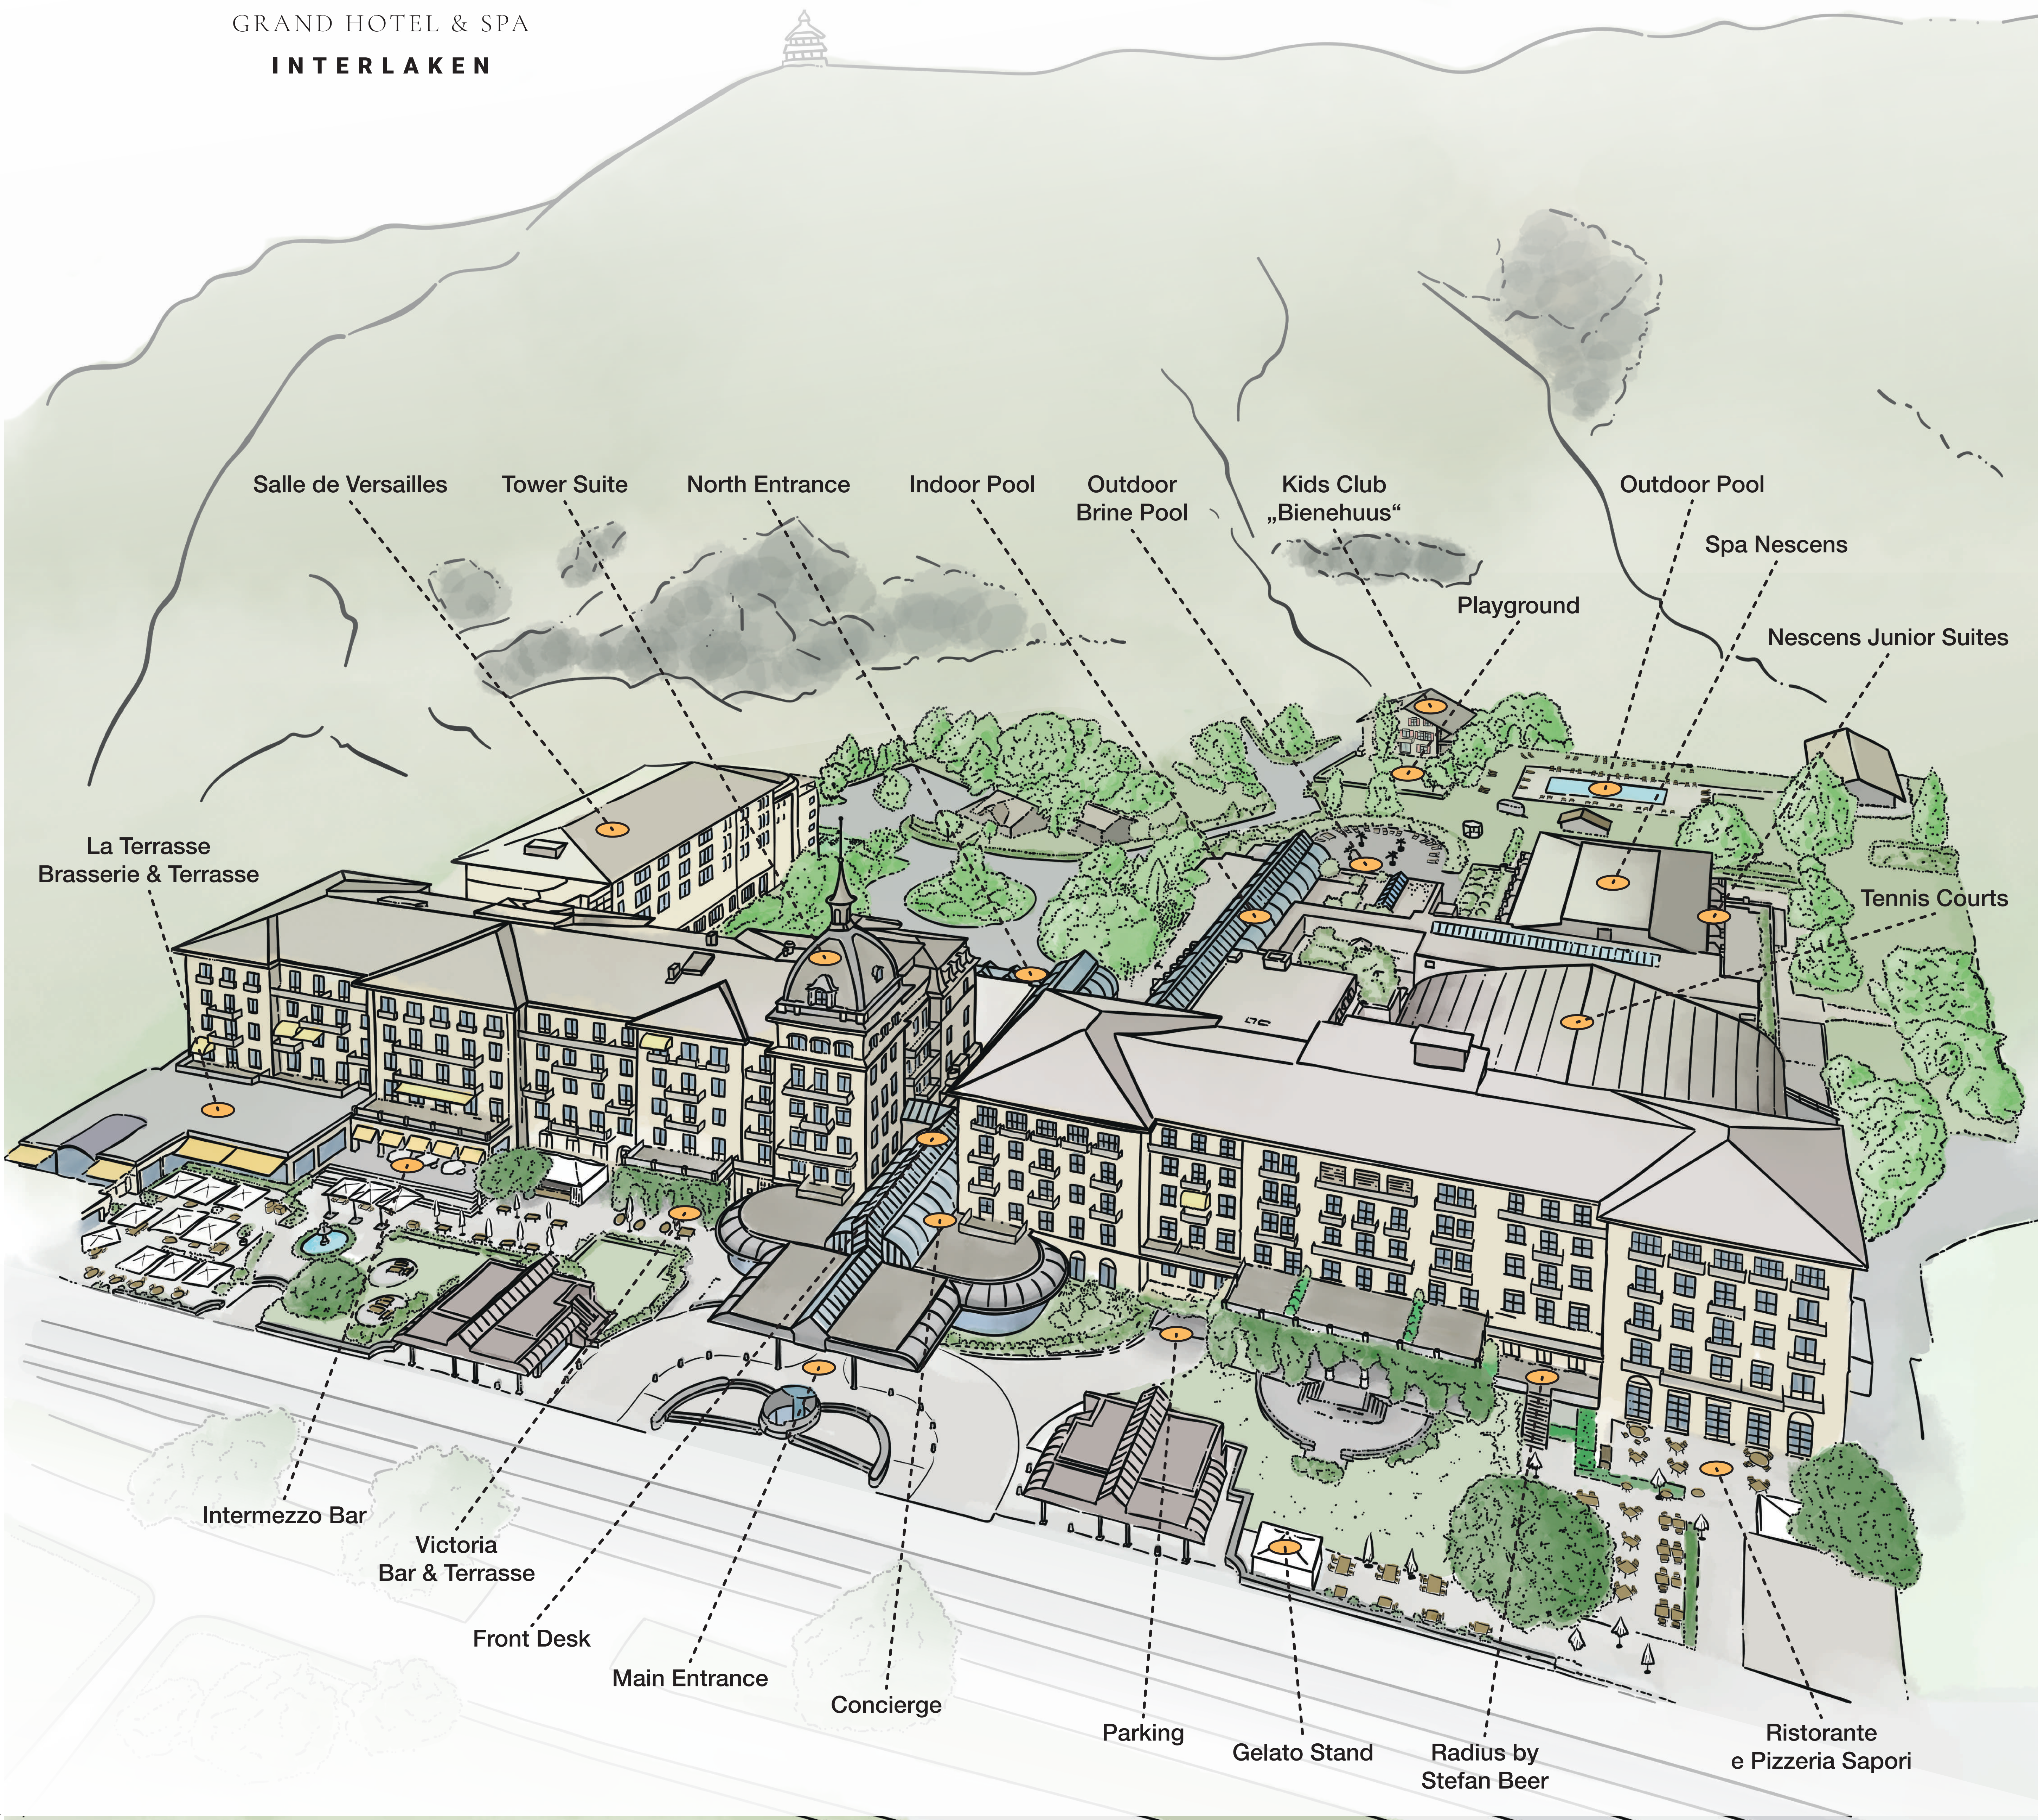

VICTORIA-JUNGFRAU

GRAND HOTEL & SPA

INTERLAKEN

Salle de Versailles

Tower Suite

North Entrance

Indoor Pool

Outdoor Brine Pool

Kids Club „Bienehuus“

Outdoor Pool

Spa Nescens

Playground

Nescens Junior Suites

La Terrasse
Brasserie & Terrasse

Tennis Courts

Intermezzo Bar

Victoria
Bar & Terrasse

Front Desk

Main Entrance

Concierge

Parking

Gelato Stand

Radius by
Stefan Beer

Ristorante
e Pizzeria Saporì